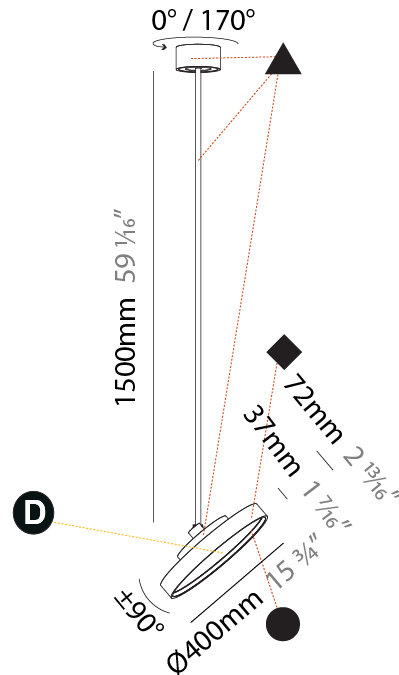

GENERAL

Series: Sign Diva Flex
Subseries: Sign Diva Flex
Brand: Prolicht
Division: Architectural
Mounting Type: Suspension
Mounting Location: Ceiling
Subcategory: Pendant

PHYSICAL

Shape: Round
Diameter (mm): 400
Diameter (in): 15 3/4
Height (mm): 1620
Height (in): 63 3/4
Light Distribution: Adjustable / Direct
Weight (kg): 2.007
Weight (lbs): 4.42
Diffuser: PMMA - Opal / Micro-Prism / Sparkling Secret / Vintage Industrial
Fixture Finish: SSR / BKV / CWI / CRY / HAB / UFT / ITA / RUA / FTG / MYG / LOD / PUS / FRO / FUP / KIA / POP / BLS / SPG / MEY / GOH / GUM / CHC / COM / ABZ / JAG / OBR / MOS / ROR
Fixture Material: Extruded Aluminum / Steel

ELECTRICAL

Lamp Type: LED (Zhaga Standard)
Input Wattage (W): 19.8
Total Output Wattage (W): 18
Dimming: Tri-Mode (Non-Dimming and Phase Dimming (120Vac only) and 0-10V Dimming)
Driver Included: Yes
Driver Location: Integrated
Driver Type: Constant Current - Universal
Driver Class: Class 2
Input Voltage (V): 120 - 277
Constant Current (MA): 500

LED

Color Temperature (°K): 2700 / 3000 / 3500 / 4000
Max. Delivered Lumen (lm): 1807 / 1943 / 1951 / 1991
Nominal Lumen (lm): 2250 / 2420 / 2430 / 2480
CRI: >90 CRI
Lamp Life (hrs): 50000

OPTICAL

Adjustability: Rotational 170°; Tilt 90°

RATINGS AND CERTIFICATIONS

Certified By: Certified for North American Standards
IP rating: IP20

PROJECT
TYPE
SPECIFIER
QUANTITY
DATE