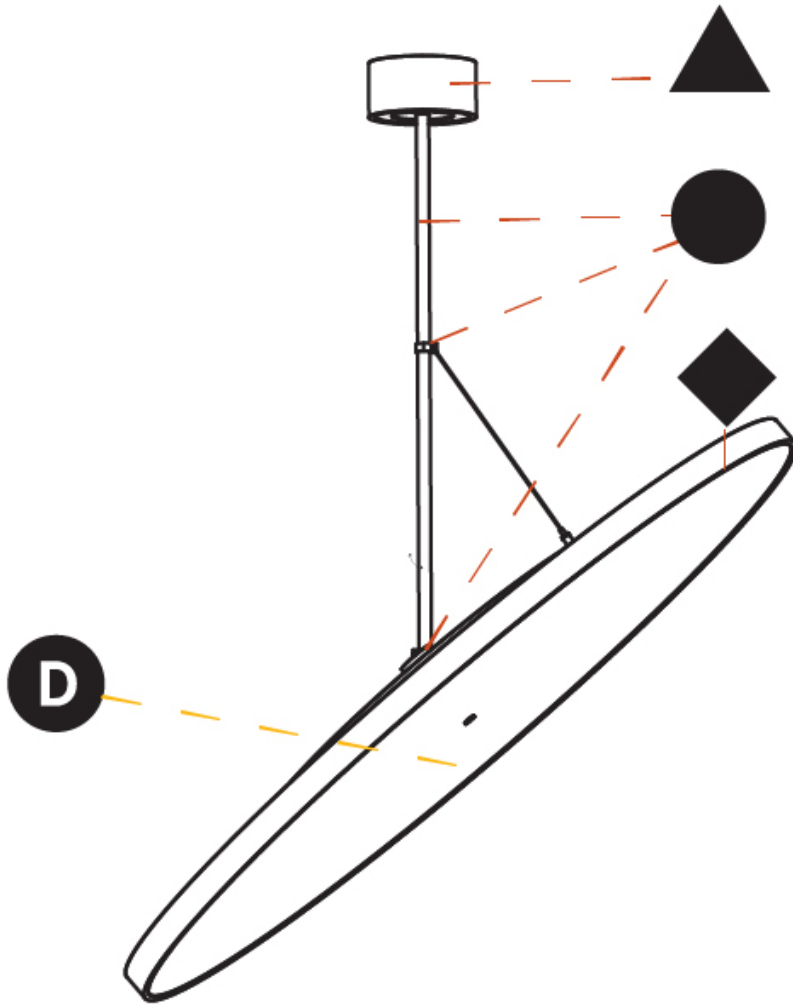

SIGN DIVA FLEX SUSPENSION

A30859-

PROJECT	_____
TYPE	_____
SPECIFIER	_____
QUANTITY	_____
DATE	_____