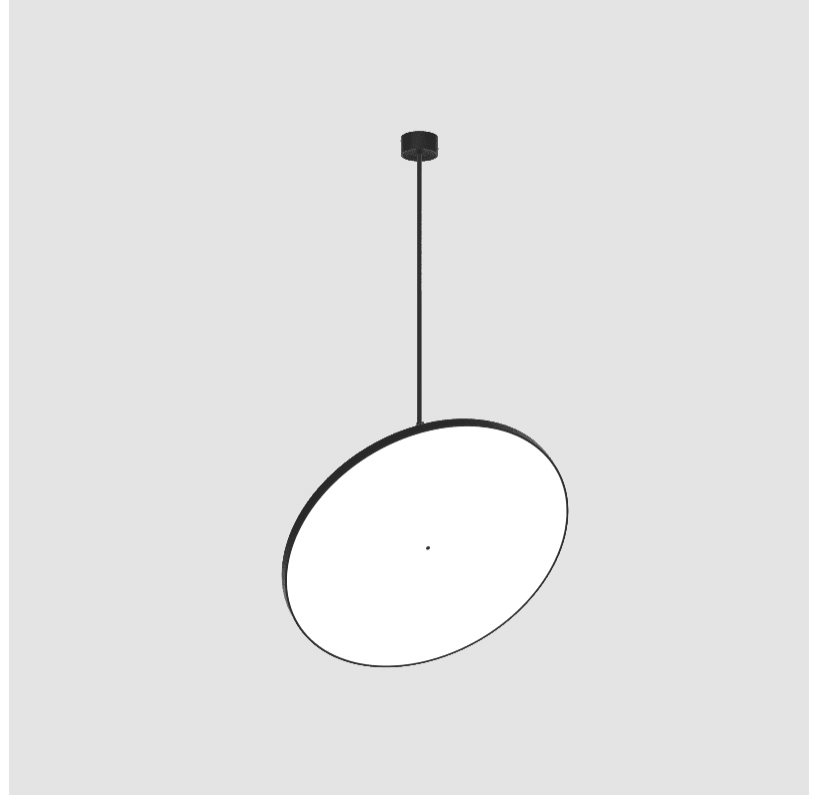

GENERAL

Series: Sign Diva Flex
Subseries: Sign Diva Flex
Brand: Prolicht
Division: Architectural
Mounting Type: Suspension
Mounting Location: Ceiling
Subcategory: Pendant

PHYSICAL

Shape: Round
Diameter (mm): 1100
Diameter (in): 43 ⁵/₁₆
Height (mm): 1620
Height (in): 63 ³/₄
Light Distribution: Adjustable / Direct
Weight (kg): 15.3
Weight (lbs): 33.66
Diffuser: PMMA - Opal / Micro-Prism / Sparkling Secret / Vintage Industrial
Fixture Finish: SSR / BKV / CWI / CRY / HAB / UFT / ITA / RUA / FTG / MYG / LOD / PUS / FRO / FUP / KIA / POP / BLS / SPG / MEY / GOH / GUM / CHC / COM / ABZ / JAG / OBR / MOS / ROR
Fixture Material: Extruded Aluminum / Steel

ELECTRICAL

Lamp Type: LED (Zhaga Standard)
Input Wattage (W): 169.4
Total Output Wattage (W): 135
Dimming: Tri-Mode (Non-Dimming and Phase Dimming (120Vac only) and 0-10V Dimming)
Driver Included: Yes
Driver Location: Integrated
Driver Type: Constant Current - Universal
Driver Class: Class 2
Input Voltage (V): 120 - 277
Constant Current (MA): 600

LED

Color Temperature (°K): 2700 / 3000 / 3500 / 4000
Max. Delivered Lumen (lm): 16002 / 17172 / 19937 / 20344
Nominal Lumen (lm): 18992 / 20305 / 23575 / 24056
CRI: >90 CRI
Lamp Life (hrs): 50000

OPTICAL

Adjustability: Rotational 170°; Tilt 90°

RATINGS AND CERTIFICATIONS

Certified By: Certified for North American Standards
IP rating: IP20