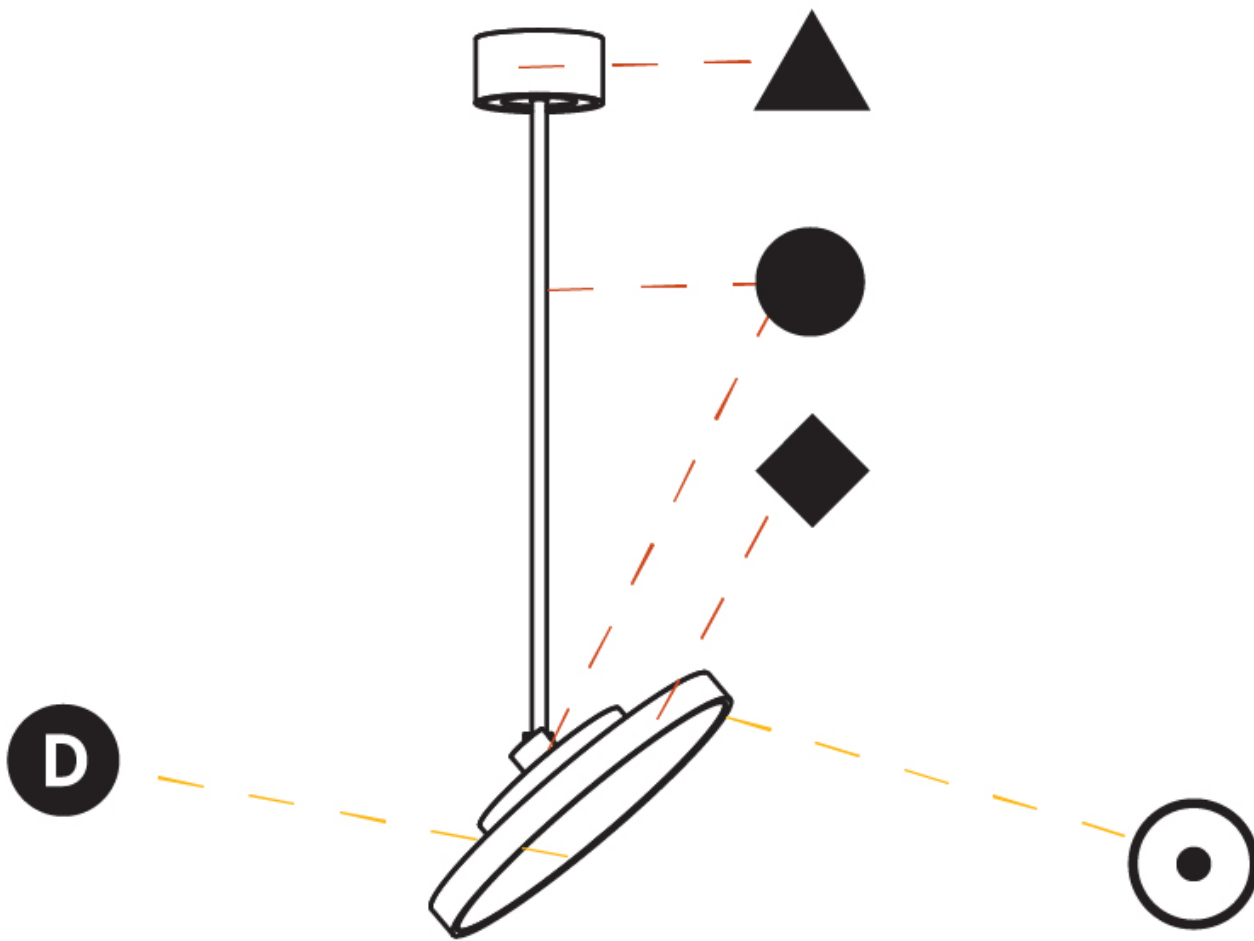

SIGN DIVA FLEX SUSPENSION

A30853-

PROJECT
TYPE
SPECIFIER
QUANTITY
DATE