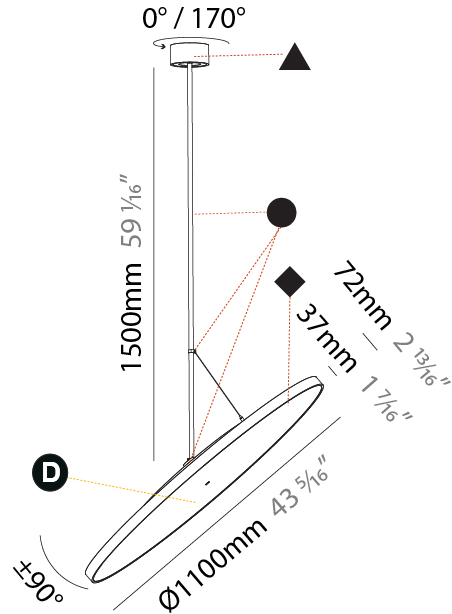

GENERAL

Series: Sign Diva Flex
Subseries: Sign Diva Flex
Brand: Prolicht
Division: Architectural
Mounting Type: Suspension
Mounting Location: Ceiling
Subcategory: Pendant

PHYSICAL

Shape: Round
Diameter (mm): 1100
Diameter (in): 43 ⁵/₁₆
Height (mm): 1620
Height (in): 63 ³/₄
Light Distribution: Adjustable / Direct
Weight (kg): 15.3
Weight (lbs): 33.66
Diffuser: PMMA - Opal / Micro-Prism / Sparkling Secret / Vintage Industrial
Fixture Finish: SSR / BKV / CWI / CRY / HAB / UFT / ITA / RUA / FTG / MYG / LOD / PUS / FRO / FUP / KIA / POP / BLS / SPG / MEY / GOH / GUM / CHC / COM / ABZ / JAG / OBR / MOS / ROR
Fixture Material: Extruded Aluminum / Steel

ELECTRICAL

Lamp Type: LED (Zhaga Standard)
Input Wattage (W): 169.4
Total Output Wattage (W): 135
Dimming: Tri-Mode (Non-Dimming and Phase Dimming (120Vac only) and 0-10V Dimming)
Driver Included: Yes
Driver Location: Integrated
Driver Type: Constant Current - Universal
Driver Class: Class 2
Input Voltage (V): 120 - 277
Constant Current (MA): 600

LED

Color Temperature (°K): 2700 / 3000 / 3500 / 4000
Max. Delivered Lumen (lm): 16002 / 17172 / 19937 / 20344
Nominal Lumen (lm): 18992 / 20305 / 23575 / 24056
CRI: >90 CRI
Lamp Life (hrs): 50000

OPTICAL

Adjustability: Rotational 170°; Tilt 90°

RATINGS AND CERTIFICATIONS

Certified By: Certified for North American Standards
IP rating: IP20